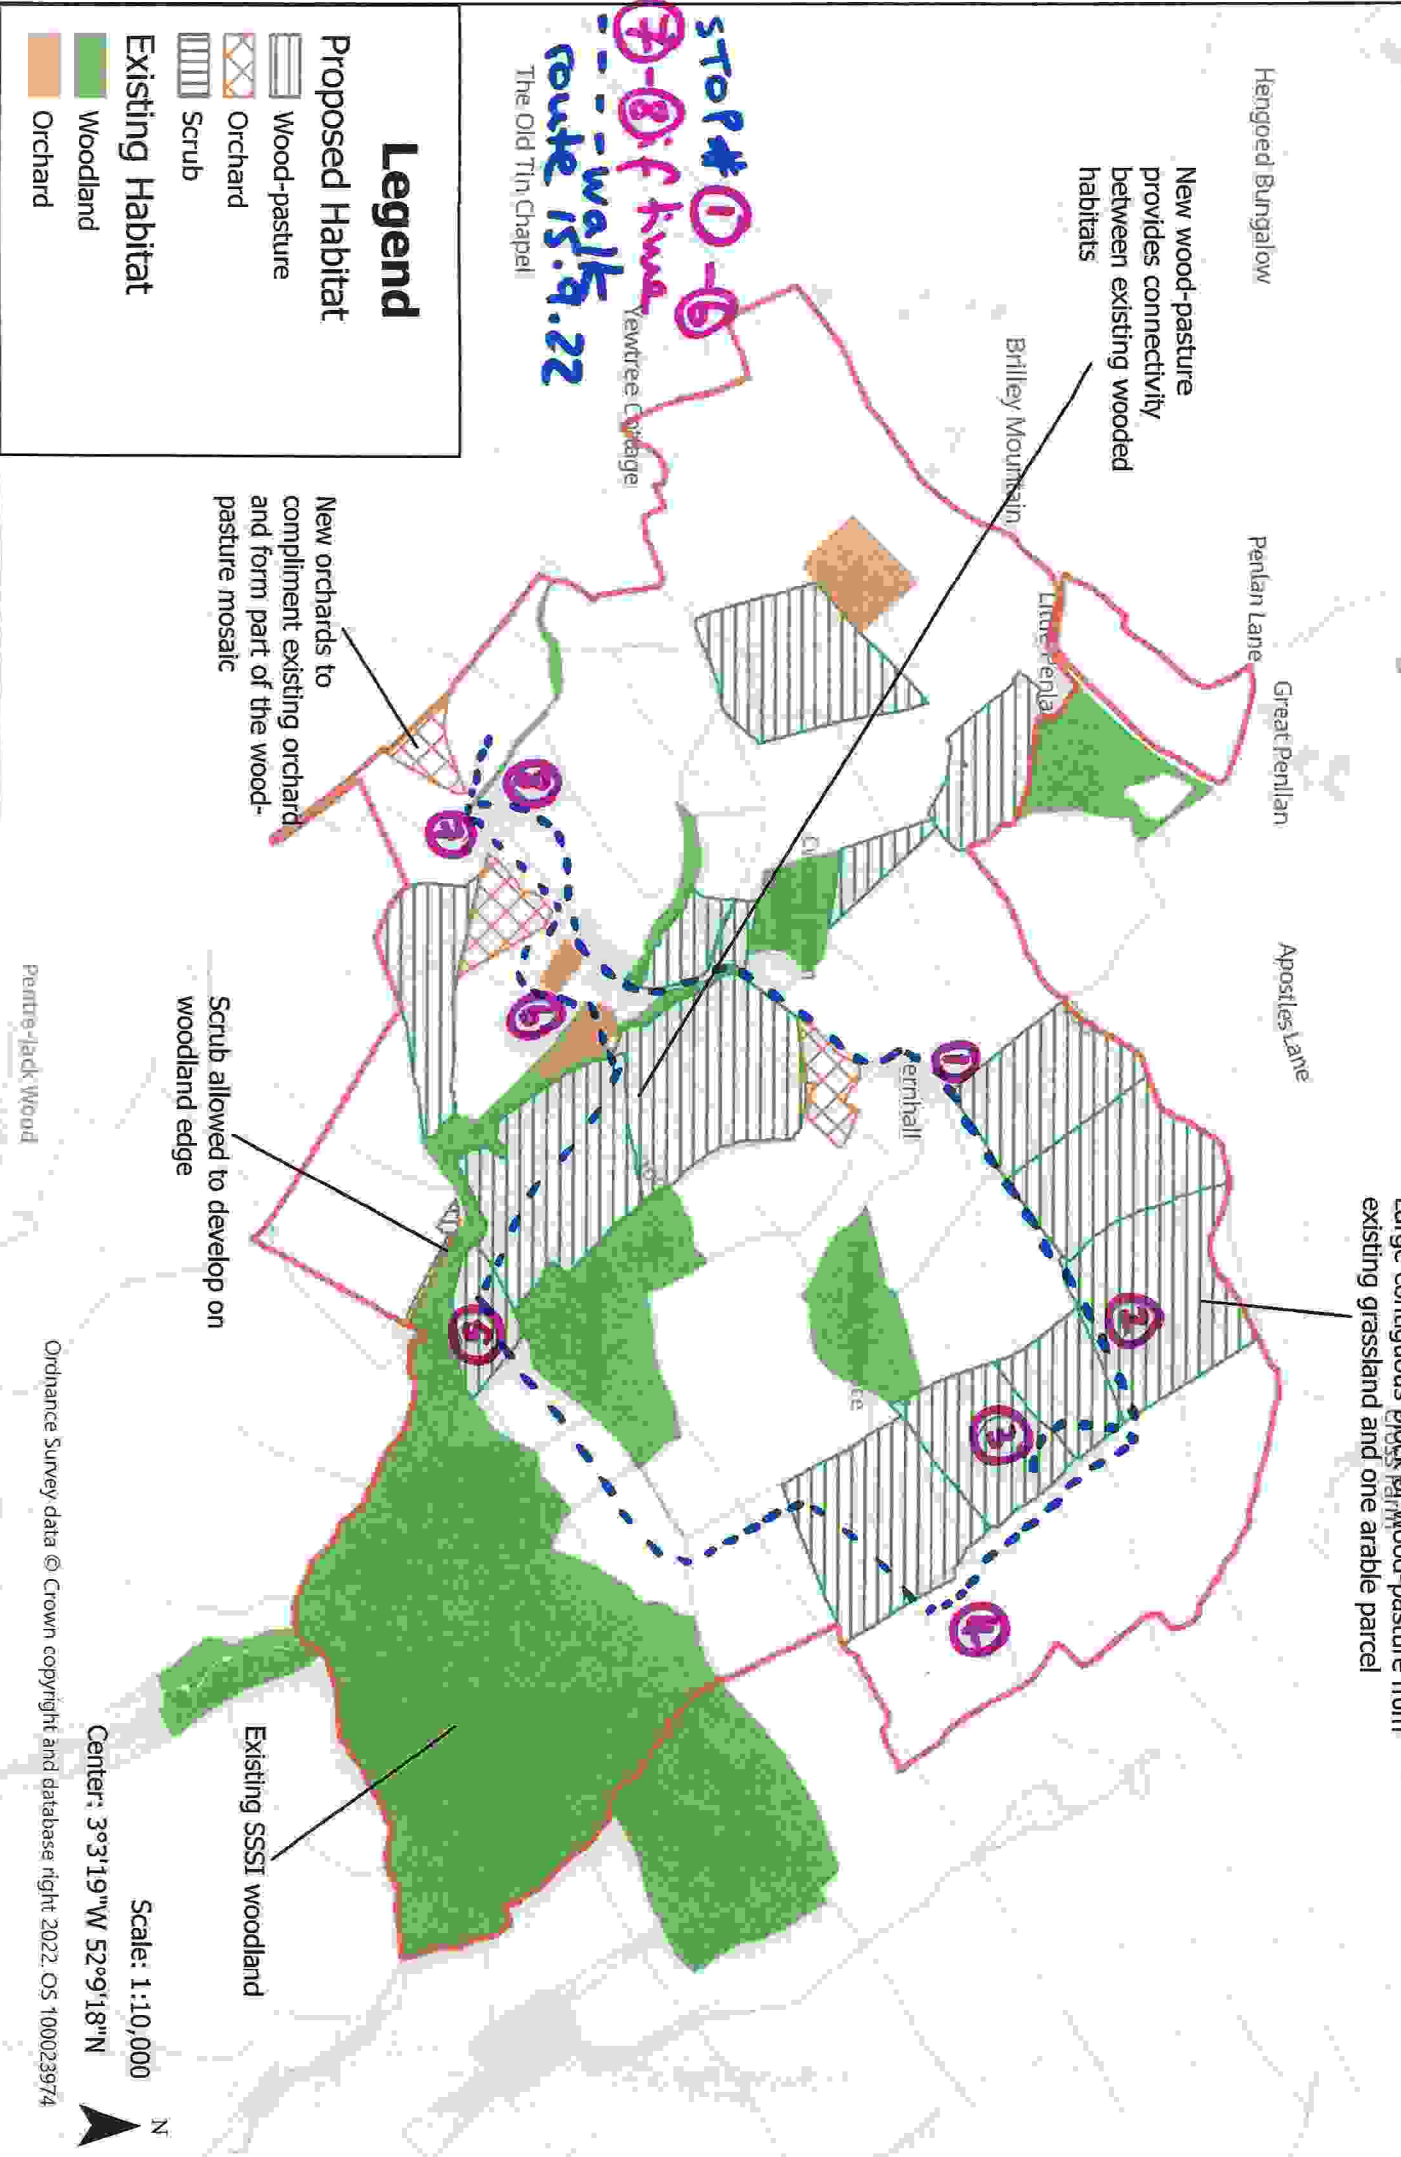

Plan 1 - Brilley Wood-pasture Overview.

Legend

Proposed Habitat

- Wood-pasture
- Orchard
- Scrub

Existing Habitat

- Woodland
- Orchard

Scale: 1:10,000
 Center: 3°3'19"W 52°9'18"N
 Ordnance Survey data © Crown copyright and database right 2022. OS 100023974